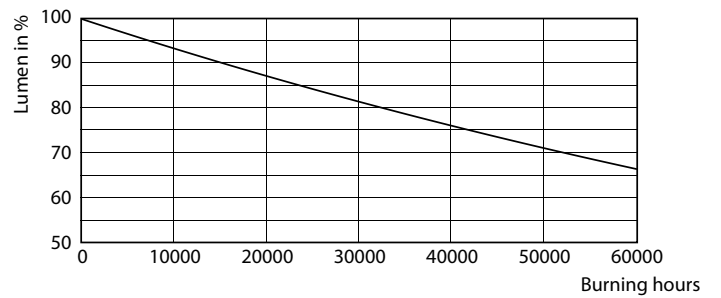

LEDtube Mains T5

Fotometriske data

LEDtube MAS 36W G5 5600lm

Levetid

LEDtube 50K-LED

LEDtube 50K FailureRate-LED

LEDtube MAS 36W 50K LumenVsTc

LEDtube 50K-LMP